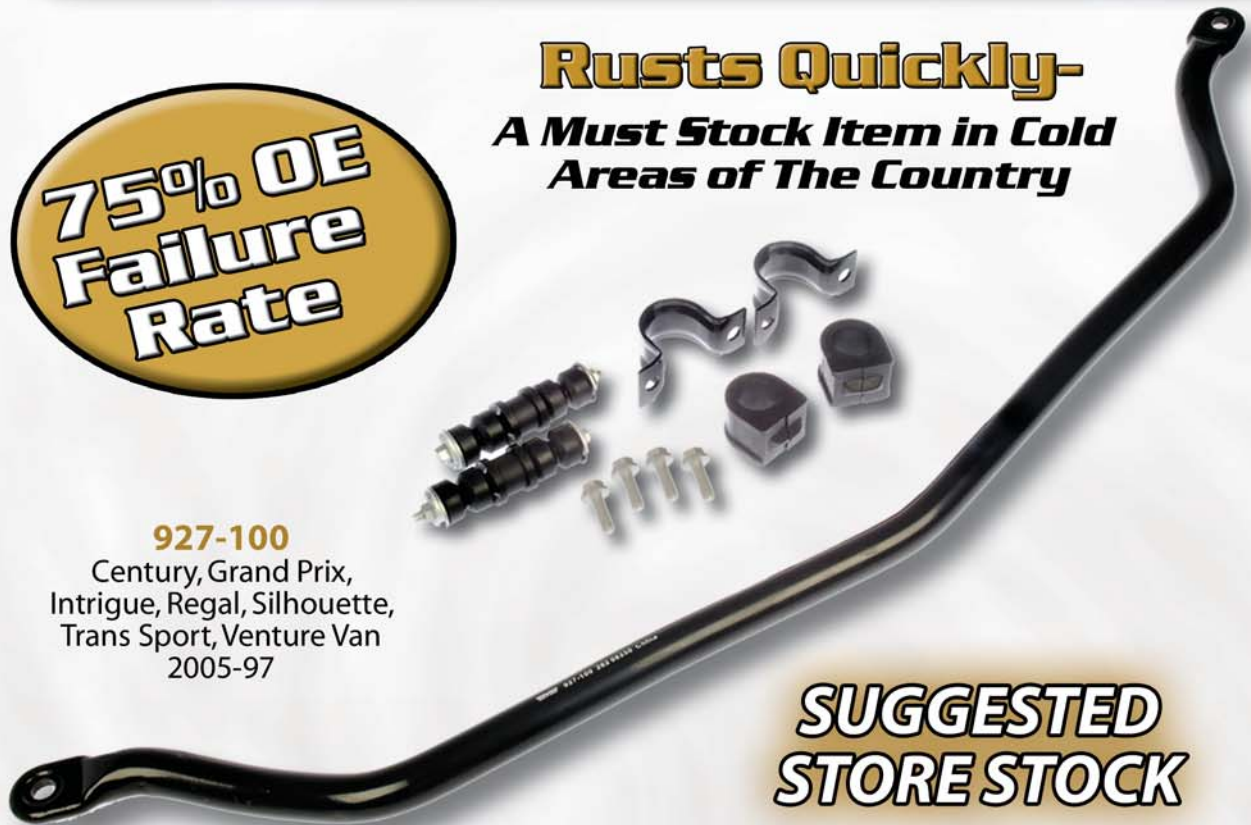

SWAY BARS

New to the Aftermarket

**75% OE
Failure
Rate**

Rusts Quickly-
*A Must Stock Item in Cold
Areas of The Country*

927-100

Century, Grand Prix,
Intrigue, Regal, Silhouette,
Trans Sport, Venture Van
2005-97

**SUGGESTED
STORE STOCK**

OE
Tubular Design

Corrosion leads
to ends splitting
and eventually
breaking

DORMAN
ENGINEERED
Solid Forged Design

Solid forged design
eliminates possibility
of ends splitting
or breaking